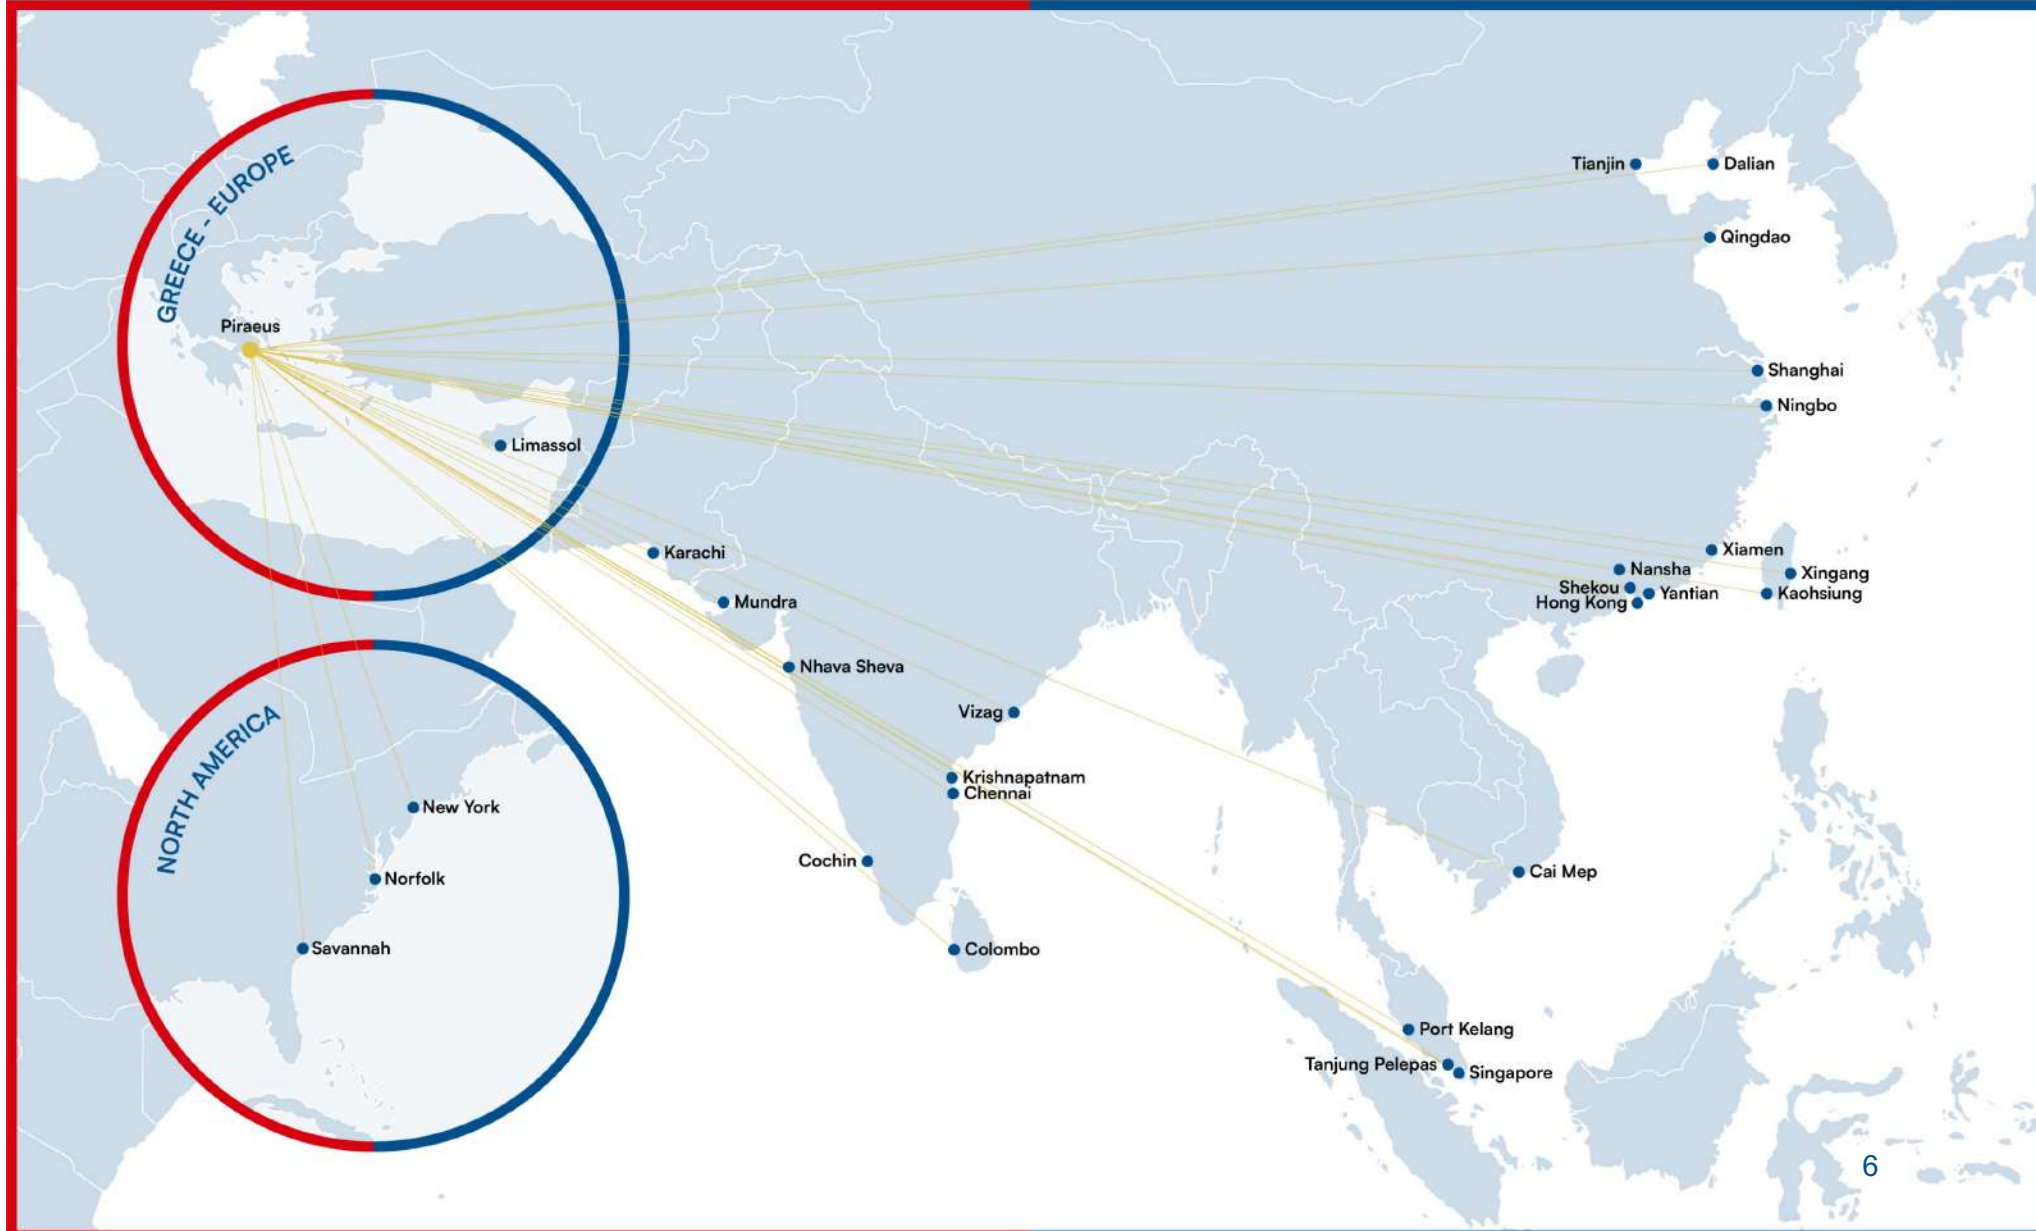

# PORT ROTATION

## AGE SERVICE

provides reliable, efficient and fast connections all over the world with **short transit times** and **frequent services**

# PORT DESTINATIONS

*Indicating some of the main ports that we service through our Principals hub port of Piraeus to all key **European, Middle East, and Africa** ports*

# PORT DESTINATIONS

Indicating some of the main ports that we service through our Principals hub port of Piraeus to all key **Far East** and **America** ports

Please contact us for your rate enquiries bookings and information on our services and sailing schedules.