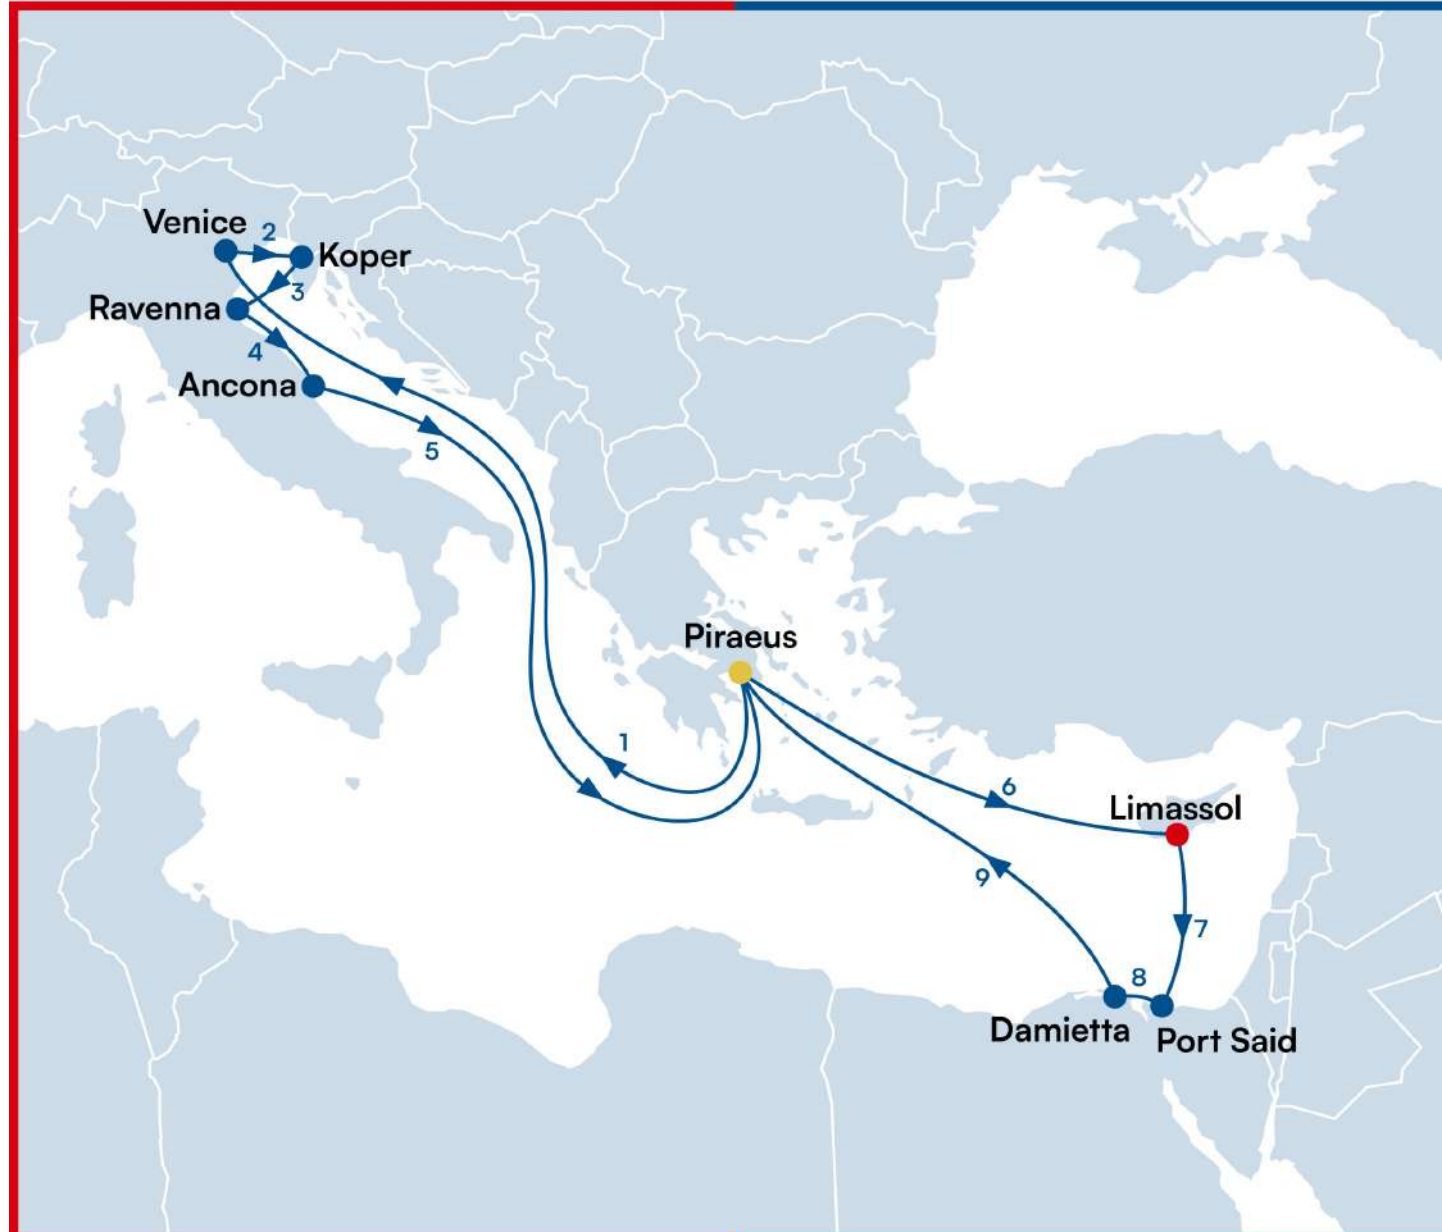

  
**146**  
Country/Region

  
**649**  
PORTS

  
**407**  
ROUTES

  
**560**  
VESSELS

\*From COSCO SHIPPING Lines website  
<https://lines.coscoshipping.com/home>

# PORT ROTATION

# PORT DESTINATIONS

*Indicating some of the main ports that we service through our Principals hub port of Piraeus to all key **European, Middle East, and Africa** ports*

# PORT DESTINATIONS

Indicating some of the main ports that we service through our Principals hub port of Piraeus to all key **Far East** and **America** ports

Please contact us for your rate enquiries bookings and information on our services and sailing schedules.