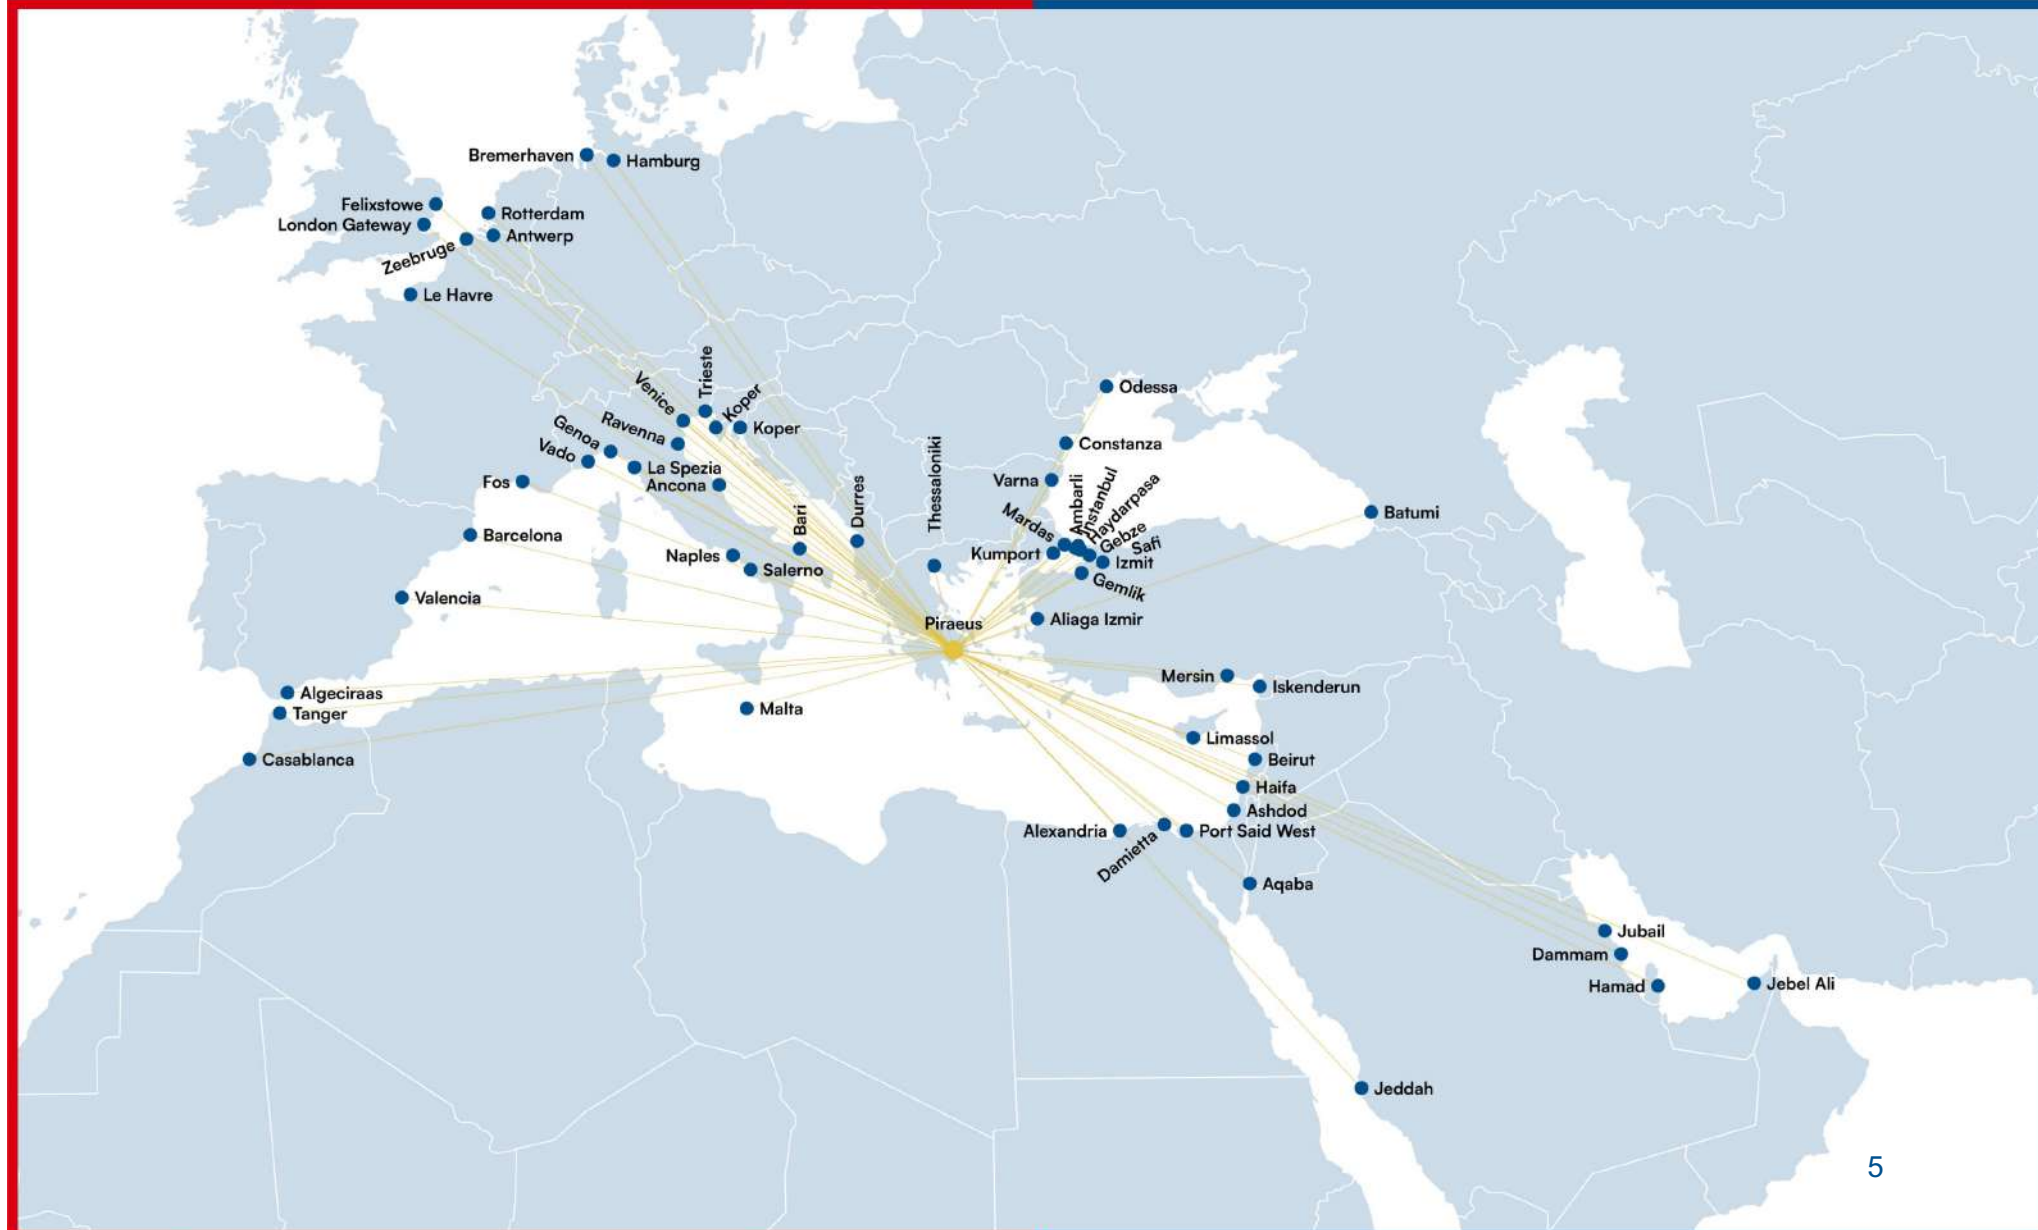

# PORT ROTATION

## AGE SERVICE

provides reliable, efficient and fast connections all over the world with **short transit times** and **frequent services**

# PORT DESTINATIONS

*Indicating some of the main ports that we service through our Principals hub port of Piraeus to all key **European, Middle East, and Africa** ports*

# PORT DESTINATIONS

Indicating some of the main ports that we service through our Principals hub port of Piraeus to all key **Far East** and **America** ports

Please contact us for your rate enquiries bookings and information on our services and sailing schedules.